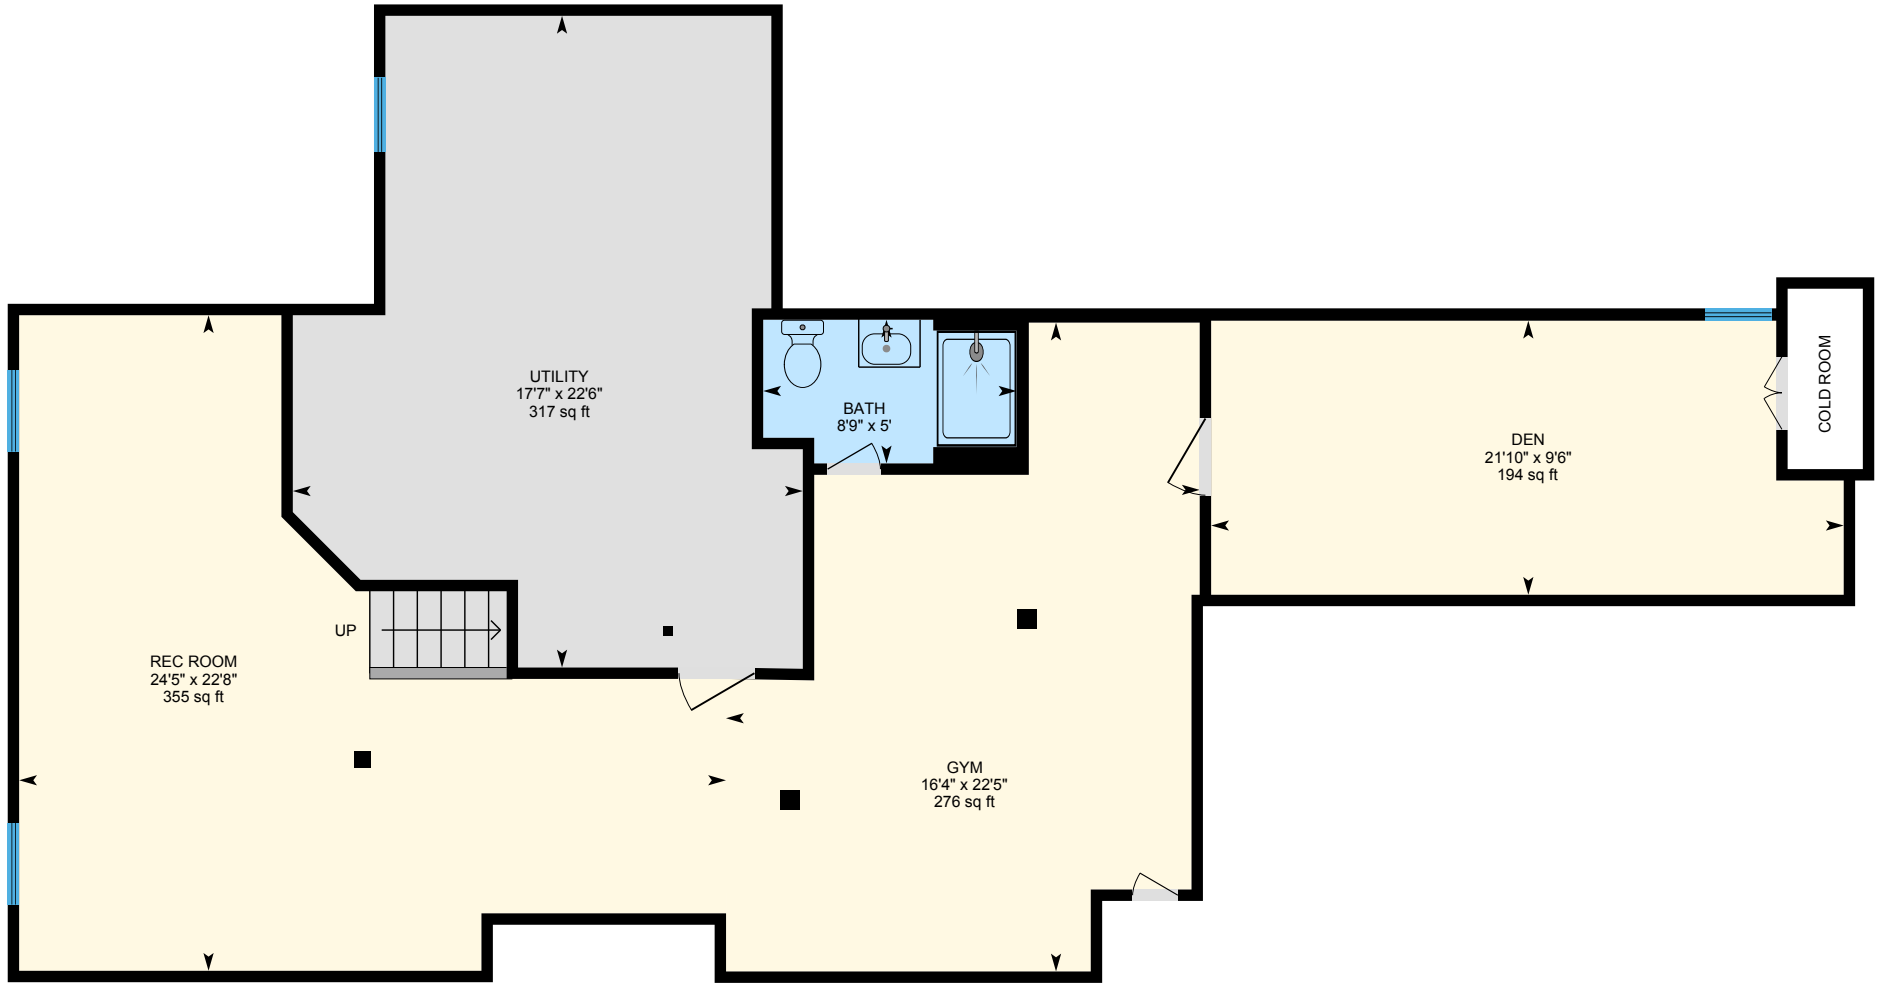

1 Joanna Ct, Bernards, NJ

1st Floor Total Exterior Area 1887.76 sq ft
Total Interior Area 1813.59 sq ft

PREPARED: 2022/01/20

White regions are excluded from total floor area in iGUIDE floor plans. All room dimensions and floor areas must be considered approximate and are subject to independent verification.

1 Joanna Ct, Bernards, NJ

2nd Floor Total Exterior Area 1166.43 sq ft
Total Interior Area 1119.79 sq ft

PREPARED: 2022/01/20

1 Joanna Ct, Bernards, NJ

Basement Total Exterior Area 1294.56 sq ft
Total Interior Area 1227.32 sq ft